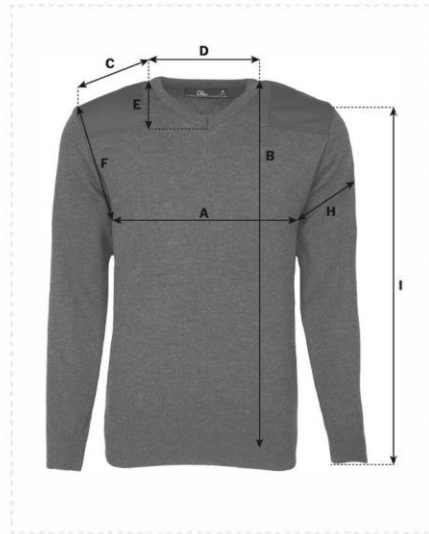

Sizeguide for Nato pullover - male

Nato pullover
974323 - 974328

GARMENT PART	XS	S	M	L	XL	XXL	3XL	4XL	5XL	6XL	TOLERANCE (+/-CMS)
A 1/2 CHEST	48	51	54	57	60	63	66	69	72	75	1.5
B LENGTH (FROM SNP)	64	66	68	70	72	74	76	78	80	82	1.5
C SHOULDER	12	12.5	13	14	15	16	17	18	19	20	1.5
D NECK WIDTH	17	18	19	20	20	21	21	22	22	23	1
E FRONT NECK DROP	16	16.5	17	17.5	18	18.5	19	19.5	20	20.5	1
F ARMHOLE	23	24	25	26	27	28	29	30	31	32	1
G HEM & CUFF RIB DEPTH	6	6	6	6	6	6	6	6	6	6	0.5
H SLEEVE WIDTH	18	19	20	21	22	23	24	25	26	27	1
I SLEEVE LENGTH	61	62	63	64	65	66	67	68	69	70	1.5
J NECK TRIM DEPTH	2.5	2.5	2.5	2.5	2.5	2.5	2.5	2.5	2.5	2.5	0.3
K EPAULETTE LENGTH	11	11.5	12	13	14	15	16	17	18	19	0.2